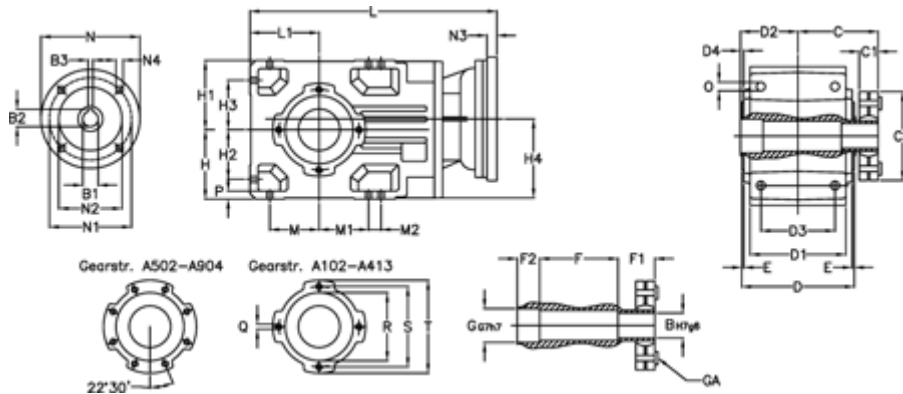

Data Sheet

Article number: 29600312055220
 Description: Bevel helical gearbox
 A303US-120,5-P63B5

Measures

B = 40	D1 = 130	F2 = 50	L = 390.5	N3 = -
B1 = 11	D2 = 80	G = 42	L1 = 90	N4 = M8x19
B2 = 12.8	D3 = 95	GA = 14,5 NM	M = 63.0	O = 12.0
B3 = 4	d4 = 5.0	H = 90	M1 = 63.0	P = 11
C = 113.5	Description = A303US-xx-P63 B5	H1 = 90	M2 = 22	Q = M8x15
C1 = 24	E = 3.0	H2 = 63.0	N = 140	R = 95
C2 = 90.0	F = 95.5	H3 = 63.0	N1 = 115	S = 115
D = 156	F1 = 48.0	H4 = 108.5	N2 = 95	T = 140